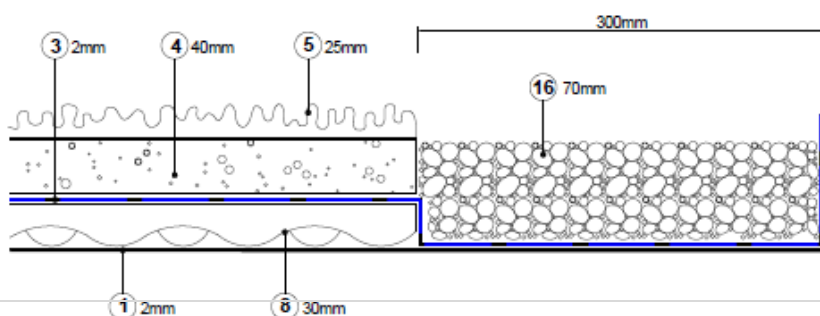

1	Water Proofing Layer
3	Filter Fleece
4	Growing Medium
5	Vegetation Layer
8	Drainage Layer
16	River Stone Edging